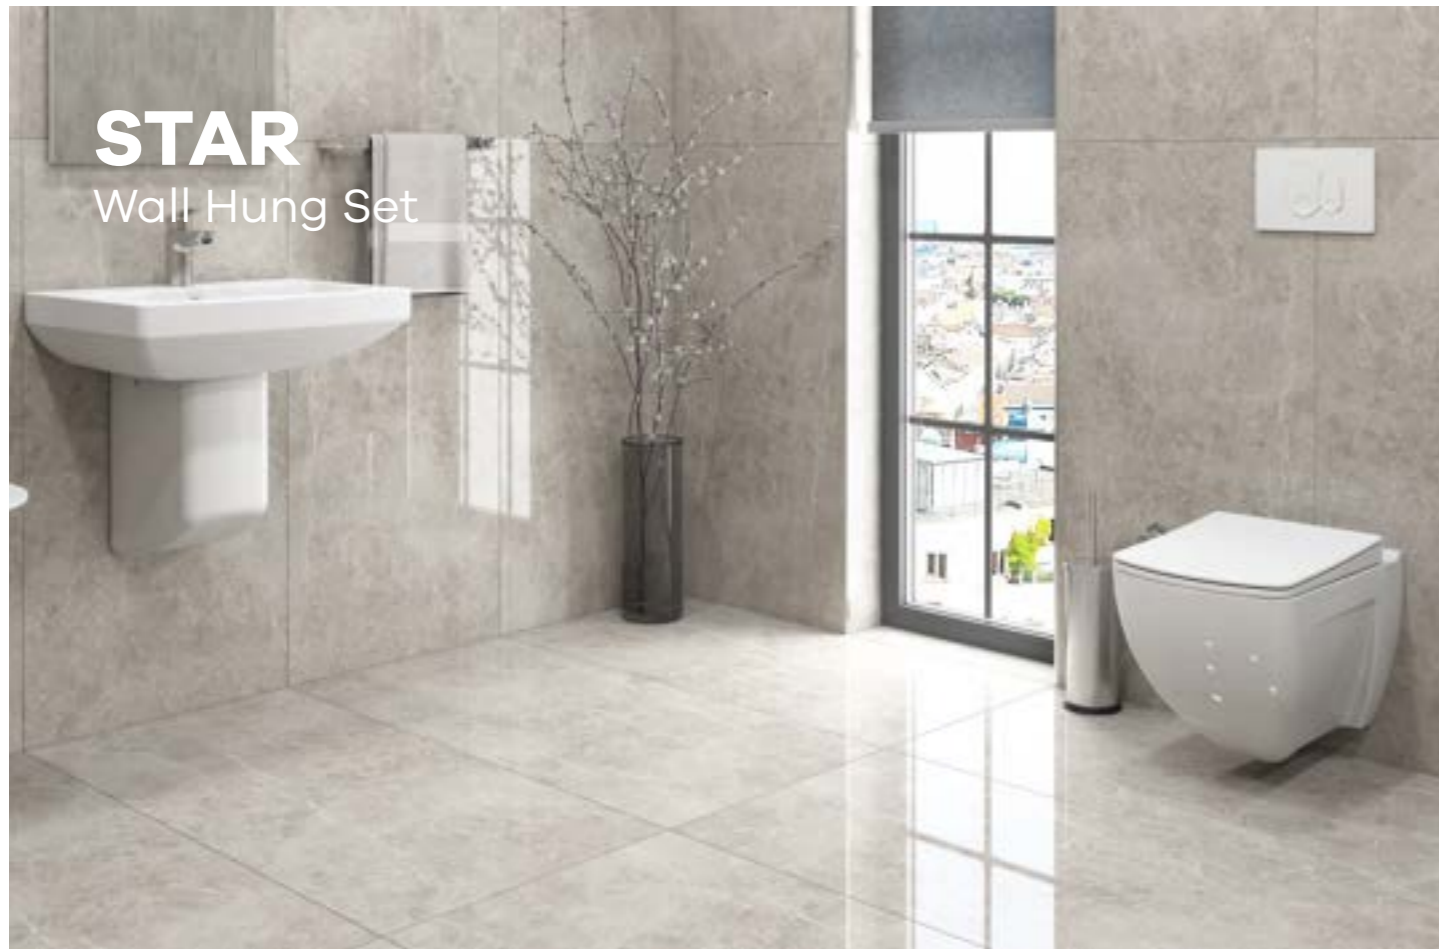

3835

MERCURY
BIDET

Size: 54 cm

YD038

MERCURY
SLIM SOFT CLOSE SEAT COVER

Size: 36.5x48 cm

3833

MERCURY
WALL HUNG WC PAN & INTEGRATED BIDET